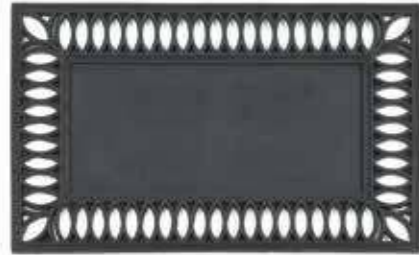

Outdoor Surrounds and Coir Inserts

CASTLE SURROUND