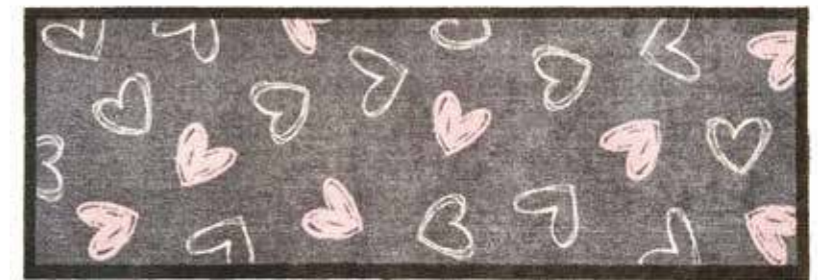

## Washable Patterned Nylon Mats and Runners

MY TRIBAL 1

MY TRIBAL 1 RUNNER

MY HARLEQUIN TILE BLUE

MY HARLEQUIN TILE BLUE RUNNER

MY HARLEQUIN TILE GREEN

MY HARLEQUIN TILE GREEN RUNNER

MY WELCOME HEARTS