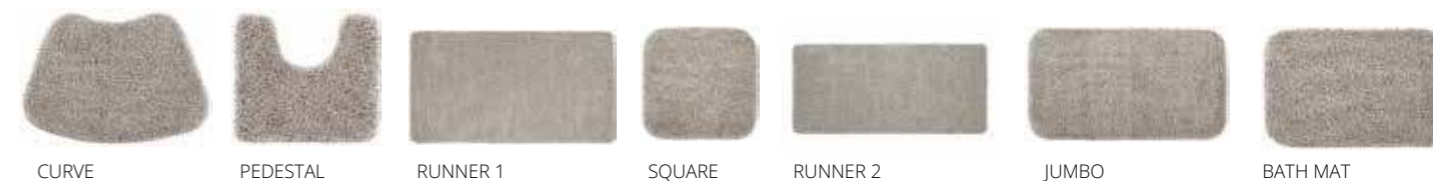

MY RUG BATHROOM