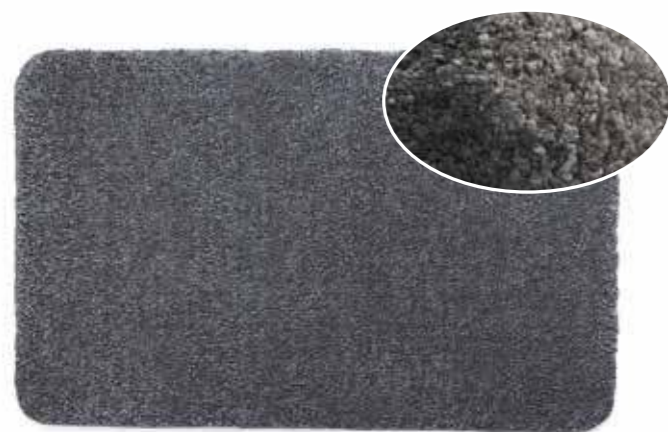

Luxury Pile, Washable Rugs

With all the same amazing benefits and stain resistance you know and love from My Rug, our My Lux range has longer pile length and thickness. These amazing washable rugs add the luxurious feel of traditional shaggy rugs yet are stain resistant and washable! Unbeatable softness underfoot and adds instant warmth to a room.

CHARCOAL

REDUCES BACTERIA

STAIN RESIST

WASHABLE

RECYCLED CONTENT

NOISE REDUCING

ANTI-SLIP

FAST DRYING

SUITABLE FOR UNDER FLOOR HEATING

Available Sizes: 60cm x 100cm 120cm x 170cm
80cm x 120cm 160cm x 230cm
67cm x 150cm

Construction: Tufted 100% Polypropylene Super Soft Set
Backing: Rubber backing with recycled content
Pile height: 30mm
Edges: Whipped edges

Plain Shaggy Stain Resistant Rugs

MY RUG BATHROOM

BATHROOM COLOURS AVAILABLE:

Stain Resistant to: wine, baby oil (or other clear oil), make-up (non oil based), coffee, tea, fake tan, juice & washable felt pens

*Independent tests have shown that these mats reduce the growth of bacteria by 70.86%
**We can not be held responsible for any damage to flooring underneath the rug if a spill leaks through.

My Rug Sizes:		My Rug Bathroom Sizes:		Construction:
60cm x 100cm	67cm x 300cm	50cm x 80cm Curve	50cm x 45cm Pedestal	Tufted 100% polypropylene frisee
100cm x 150cm	140cm x 200cm	67cm x 120cm Runner 1	50cm x 50cm Square	Backing: Rubber backing with recycled content
100cm circle	80cm x 120cm	50cm x 130cm Runner 2	60cm x 80cm Jumbo	Pile height: 25mm
67cm x 150cm	67cm x 200cm	50cm x 80cm Bath Mat		Edges: Whipped edges