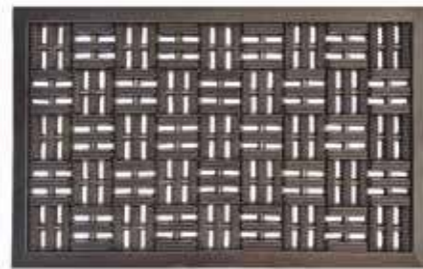

CROSS HATCH RUBBER SCRAPER