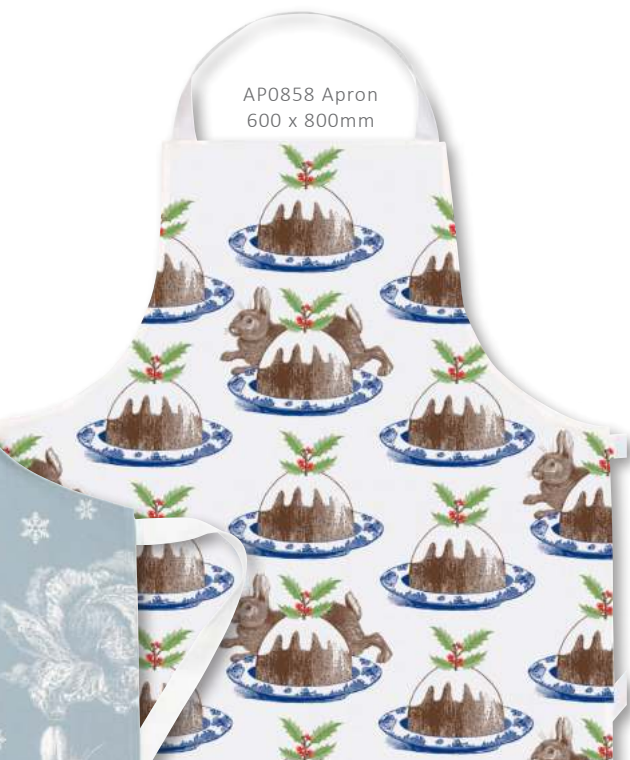

# THORNBACK & PEEL

Made in the UK  
470 x 750mm

TT0858 Rabbit & Pudding

TT6189 Robin & Holly

AP1111 Apron  
600 x 800mm

AP0858 Apron  
600 x 800mm

**BEST  
SELLER!**

NPB46189 Set of 4 Napkins  
450 x 450mm