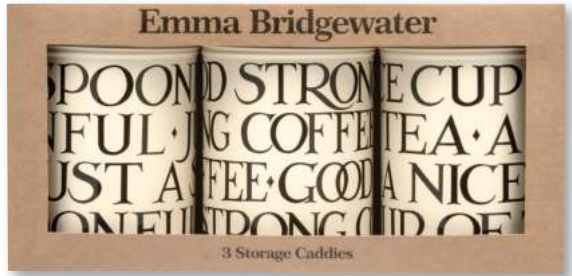

BT2900N Set of 3 Round Caddies
106 (d) x 150mm