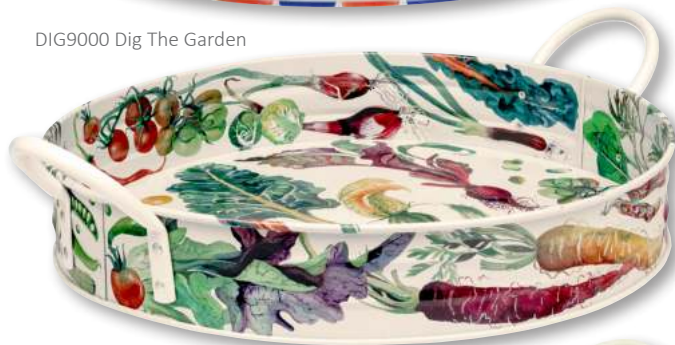

370 x 290mm

PD8000  
Polka Dot Birch Tray  
380mm(d)

**BEST  
SELLER!**

LE8000  
Lemons Birch Tray  
380mm(d)

PDC7500 Polka Chickens Large Birch Tray  
430 x 330mm

BEE8000  
Bee Birch Tray  
380mm(d)

# AWARD WINNING LARGE HANDLED TRAYS

BT9000 Black Toast

TUL9000 Tulips

UJ9000 Union Jack

SPR9000N Spring

DIG9000 Dig The Garden

FLO9000 Sunflowers

DOT9000 Polka Dot