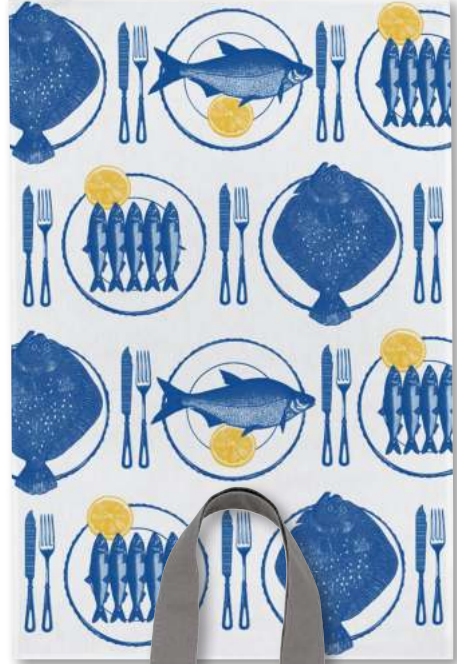

470 x 750mm

TT45 Fish Supper Tea Towel

NEW!