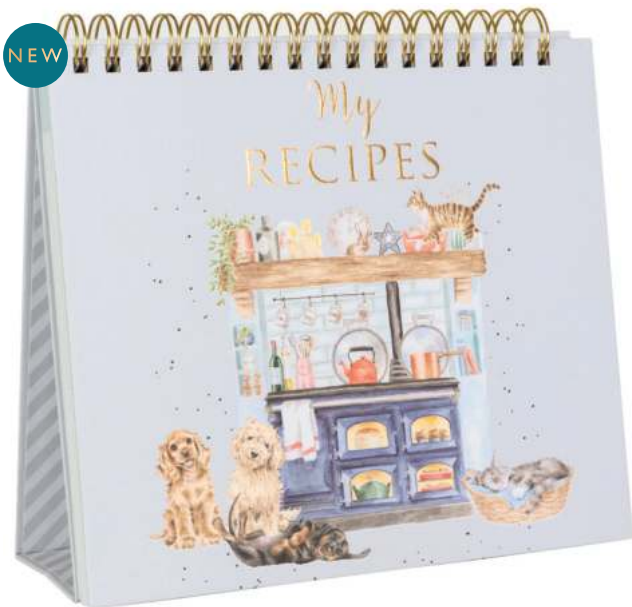

ROWAN & ROWAN *junior*

PLUSH001 240mm x 135mm x 120mm
PLUSHM001 240mm x 150mm x 150mm

the planner includes:

- Conversion table
- Sections for 'starters', 'soups, salads and side dishes', 'main dishes', 'sweet treats' and 'secrets'
- Space for notes
- Handy pocket at the back