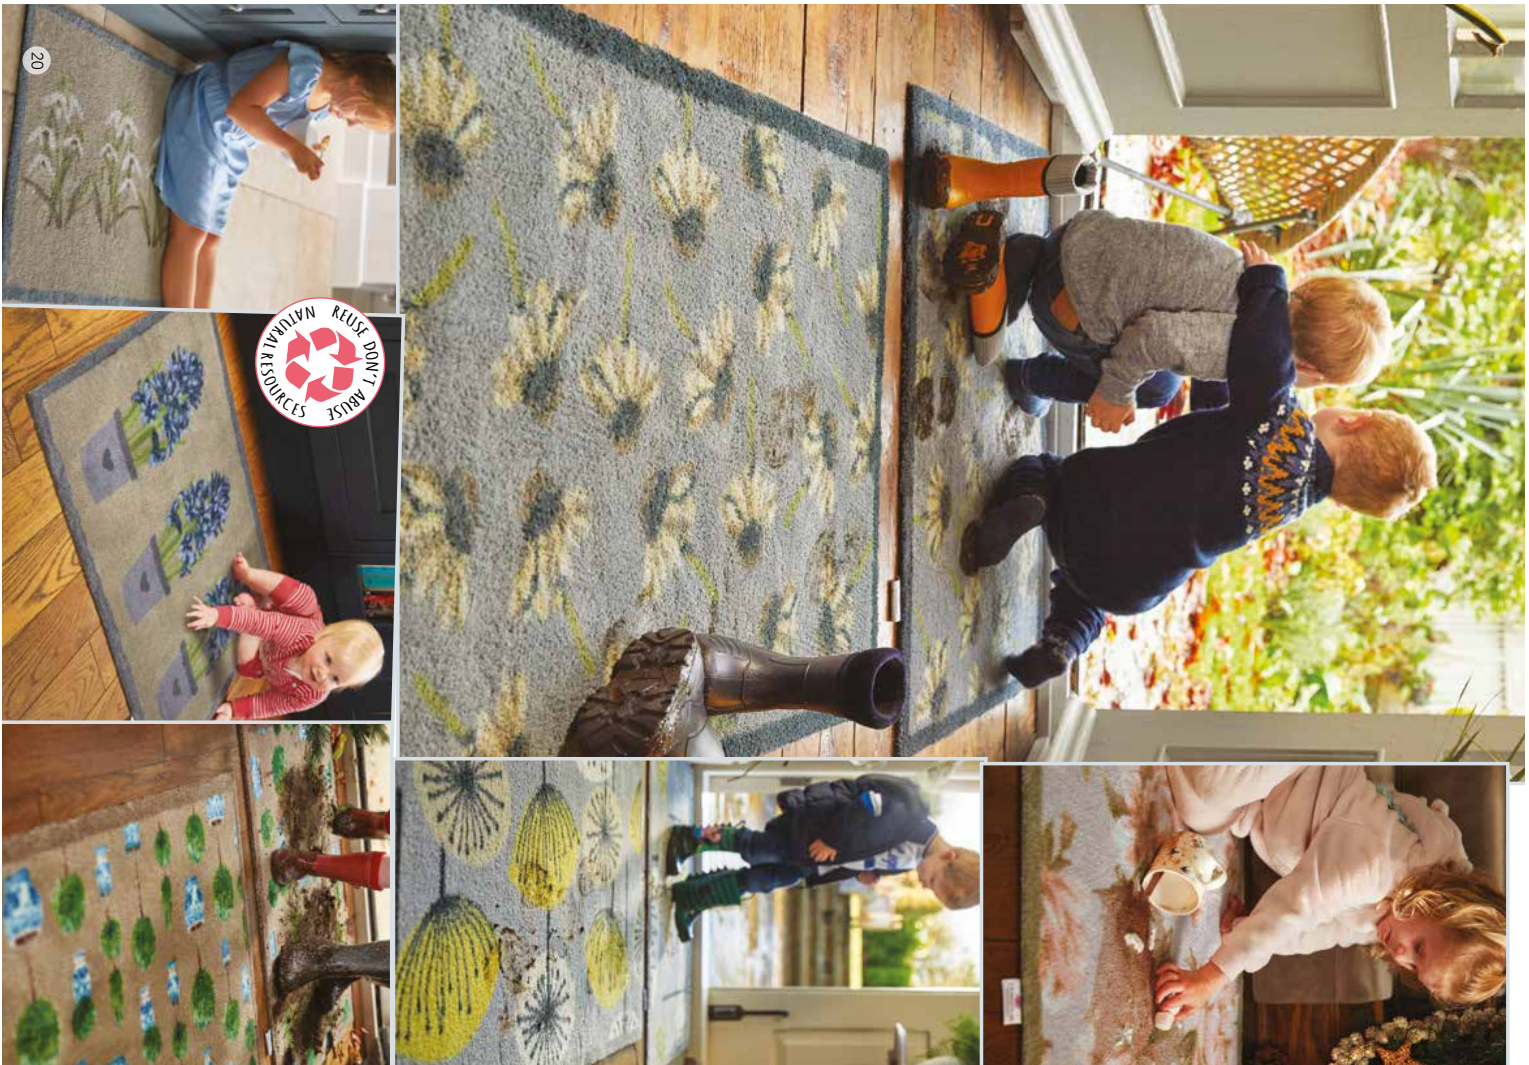

NATURE 17

RUNNER NATURE 17

ALSO AVAILABLE IN 65cm x 100cm

ADDITIONAL PATENTABLE SIZES AVAILABLE

BEST SELLER

PATENT GB 2591748

With patented noise reducing technology

These lovely designs don't have runners we think they are perfect just as mats!