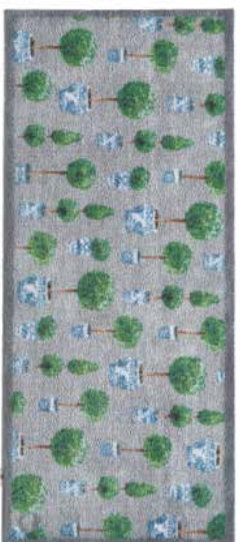

NATURE22 (MAT ONLY)

STRAWBERRIES 1

STRAWBERRIES 1 RUNNER

TOPIARY 31

TOPIARY 31 RUNNER

HOME 45

HOME 45 RUNNER

Available in the following sizes:
65cm x 85cm
65cm x 150cm (Runner)