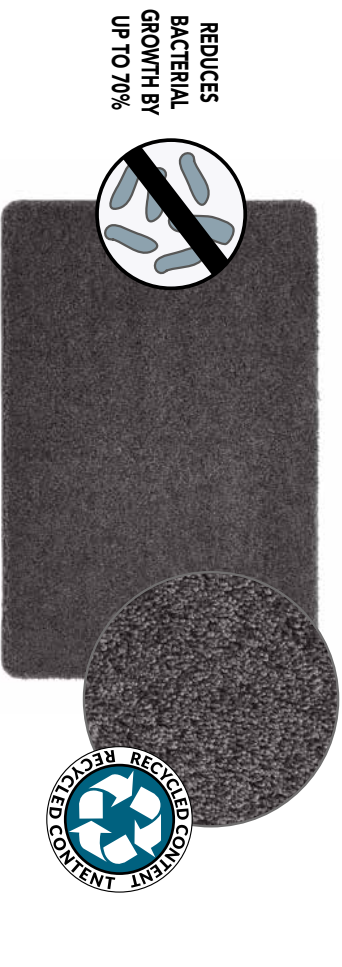

CONTAINS RECYCLED
PLASTIC BOTTLES

HELPS REDUCE
NOISE & ECHO

FAST DRYING

SUITABLE FOR
UNDERFLOOR HEATING

Our nylon pet mats are –

- 100% British designed and manufactured
- Stain resistant with nylon fibres
- Non-slip rubber backing with recycled content
- Dense pile traps dirt, dust & mud to protect your clean floors
- Ultra absorbent to protect floors from muddy paw prints
- Washable at 30°C (USA – 86°F or Cool Wash)
- Mat membrane made from recycled PET bottles
- Non-slip and non-scratch backing
- Helps reduce noise and echo

REMOVE MAT FROM RUBBER FLAP - WIPE FLAP CLEAN WITH DAMP CLOTH

WASH MAT ON 30°C

LINE DRY THEN REATTACH RUBBER BUMPER FLAP

you'd be barking mad not to get one!

RUG SHIPPER BOX
Ideal for shelving or small display areas

SHAGGY PET RUGS...

Stain resistant... super soft and comfortable... resistant to bacteria, mould and mildew.

SIZES AVAILABLE: 60cm x 100cm 80cm x 120cm 67cm x 150cm

REDUCES BACTERIAL GROWTH BY UP TO 70%

CHARCOAL

COLOURS AVAILABLE:

ALL OUR SHAGGY PET MATS ARE WASHABLE AT 40°C

RUG SHIPPER BOX
Ideal for shelving or small display areas

*Independent tests have shown that these mats reduce the growth of bacteria by 70.86%
**We can not be held responsible for any damage to flooring underneath the rug if a spill leaks through.