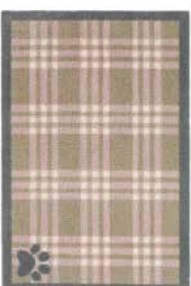

COUNTRY CHECK PINK