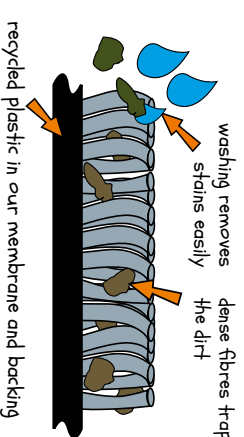

DOGS IN 2

WIPE YOUR PAWS 1

Our mats are designed not to leave marks, however a combination of cleaning products, sunlight & heat may affect and / or cause discolouration to certain types of flooring when covered. We would advise you to please lift the mat frequently to allow the floor under the mat to be cleaned and aired. Our backing is a natural based product free from vinyl & PVC. For specialist flooring please check with the manufacturer before using any rubber backed mats.