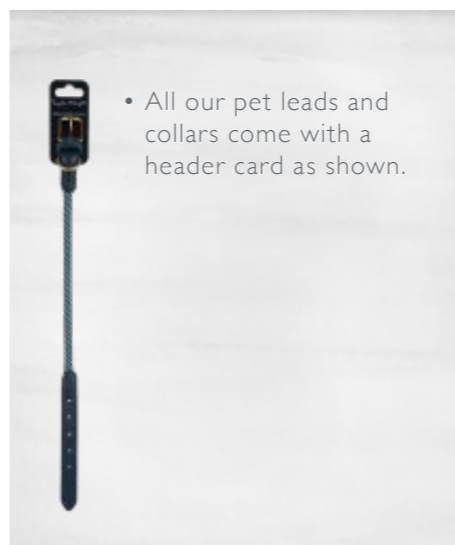

Red Rope Small Lead
VPRL15S

• All our pet leads and collars come with a header card as shown.